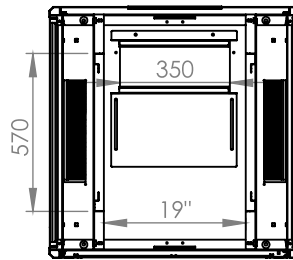

DYNAMIC DATA CABINET

Technical Drawing

Top View

Bottom View

0°-120°
Front Door
Opening Angle

Top Inside View

Front View

Side View

Rear View

Dimensions in
Width & Height

Note: Castors shown fitted for illustration only.

Part Number

Item Code	Manufacturer Code	Product Description	Height	Width	Depth
824333	LN-FS36U8080-BL-921	19" Free Standing Cabinet	36U	800mm	800mm

DYNAMIC DATA CABINET

Technical Drawing