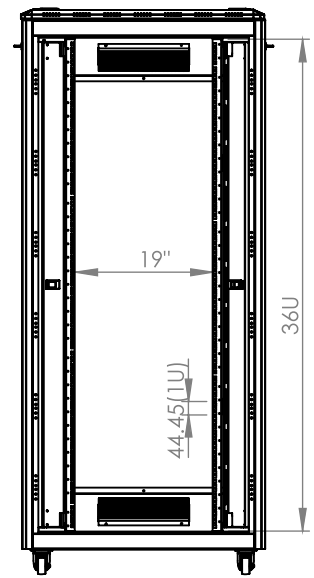

DYNAMIC DATA CABINET

Technical Drawing

Top View

Bottom View

0°-120°
Front Door
Opening Angle

Top Inside View

Front View

Side View

Rear View

Dimensions in
Width & Height

Note: Castors shown fitted for illustration only.

Part Number

Item Code	Manufacturer Code	Product Description	Height	Width	Depth
824333	LN-FS36U8080-BL-921	19" Free Standing Cabinet	36U	800mm	800mm

DYNAMIC DATA CABINET

Technical Drawing