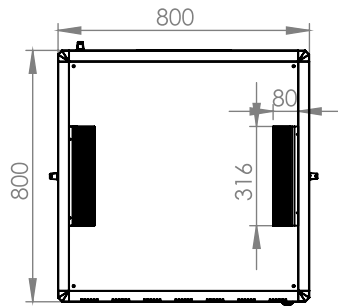

DYNAMIC DATA CABINET

Technical Drawing

Top View

Bottom View

0°-120°
Front Door
Opening Angle

Top Inside View

Front View

Side View

Rear View

Dimensions in
Width & Height

Note: Castors shown fitted for illustration only.

Part Number

Item Code	Manufacturer Code	Product Description	Height	Width	Depth
824333	LN-FS36U8080-BL-921	19" Free Standing Cabinet	36U	800mm	800mm

DYNAMIC DATA CABINET

Technical Drawing