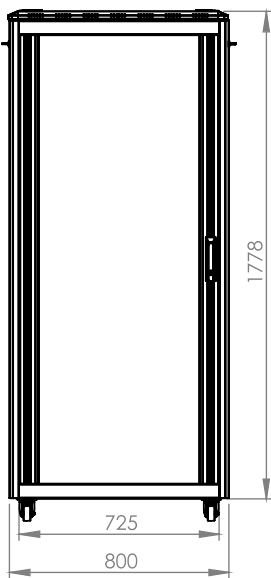

DYNAMIC DATA CABINET

Technical Drawing

Top View

Bottom View

0°-120°
Front Door
Opening Angle

Top Inside View

Front View

Side View

Rear View

Dimensions in
Width & Height

Note: Castors shown fitted for illustration only.

Part Number

Item Code	Manufacturer Code	Product Description	Height	Width	Depth
824333	LN-FS36U8080-BL-921	19" Free Standing Cabinet	36U	800mm	800mm

DYNAMIC DATA CABINET

Technical Drawing