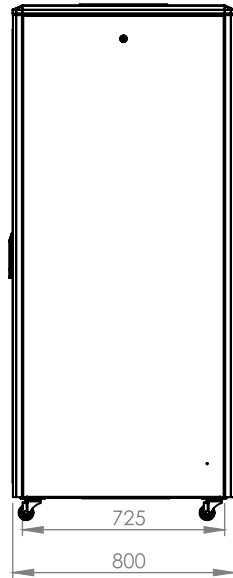

DYNAMIC DATA CABINET

Technical Drawing

Top View

Bottom View

0°-120°
Front Door
Opening Angle

Top Inside View

Front View

Side View

Rear View

Dimensions in
Width & Height

Note: Castors shown fitted for illustration only.

Part Number

Item Code	Manufacturer Code	Product Description	Height	Width	Depth
824333	LN-FS36U8080-BL-921	19" Free Standing Cabinet	36U	800mm	800mm

DYNAMIC DATA CABINET

Technical Drawing